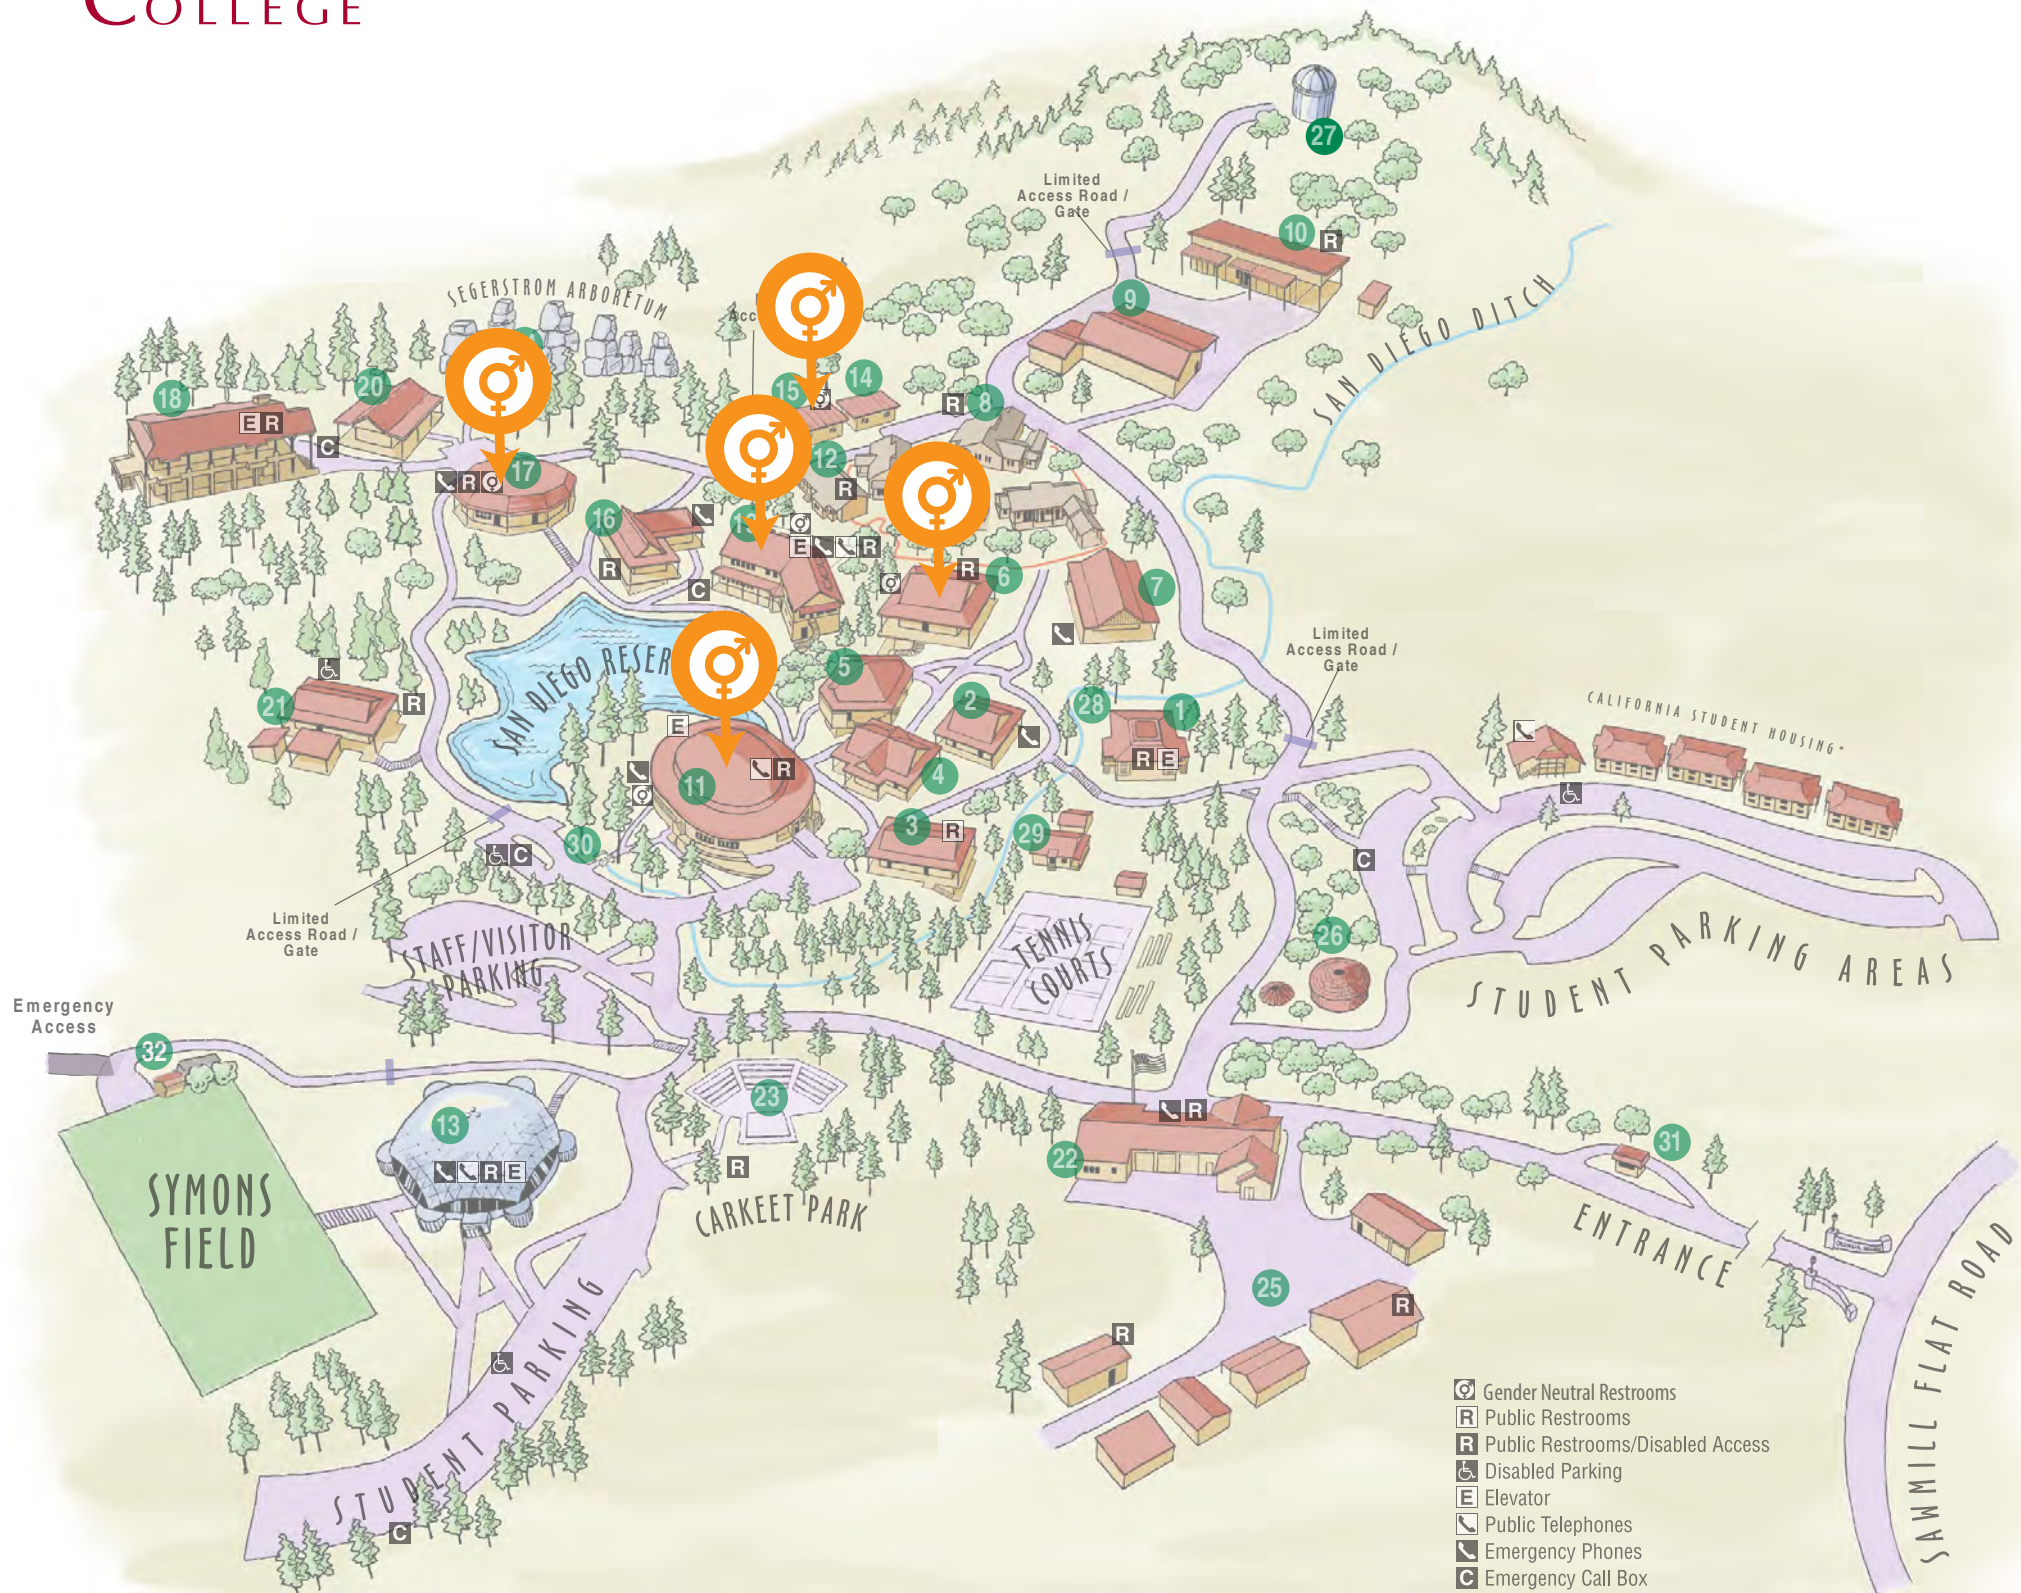

Columbia College Campus Gender Neutral Restrooms

IN CASE OF EMERGENCY, CALL 911
CAMPUS SECURITY (BLDG. 22) 588-5167

Smoking permitted only in designated areas and not within 20 feet of building entrances.

* Privately owned and operated by Pogacar Properties

LEGEND

- | | | |
|---|--|---|
| <ul style="list-style-type: none"> 1 Alder 2 Aspen 3 Buckeye 4 Cedar 5 Dogwood 6 Fir 7 Juniper 8 Laurel (Child Care Center) 9 Madrone 10 Mahogany 11 Manzanita
(Administration, Student Services,
Instruction Office, Cellar Restaurant &
Cafeteria) | <ul style="list-style-type: none"> 12 Maple 13 Oak Pavilion 14 Pinyon 15 Ponderosa 16 Redbud 17 Sequoia 18 Sugar Pine 19 Tamarack Hall (Library Media/Technology) 20 Toyon 21 Willow | <ul style="list-style-type: none"> 22 Public Safety Center / Firehouse 23 Charles Segerstrom, Jr. Memorial Amphitheater 24 Segerstrom Arboretum Nature Trail 25 Warehouse, Shipping/Receiving, Transportation & Maintenance 26 Me-Wuk Cultural Center 27 Observatory 28 Start Point, Fitness Jogging Trail 29 Davis Cabin 30 Transit Stop 31 Information 32 Poison Oak |
|---|--|---|

www.gocolumbia.edu